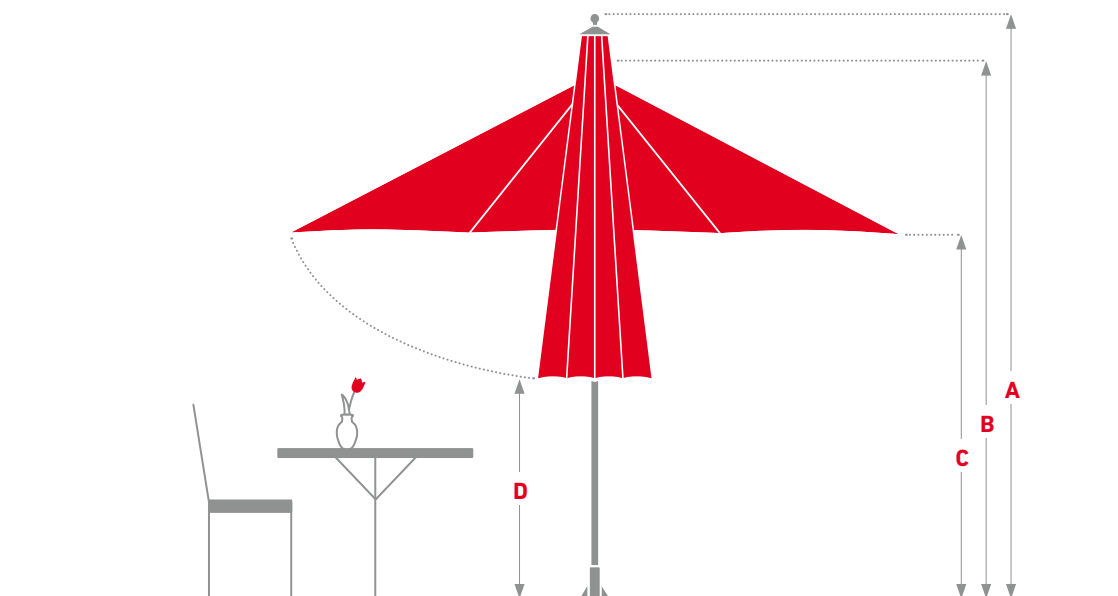

All measurements are approximate	Ø 3.0 m 8 Spokes	Ø 3.5 m 8 Spokes	Ø 4.0 m 8 Spokes	Ø 4.5 m 8 Spokes	Ø 5.0 m 8 Spokes	Ø 5.6 m 8 Spokes	Ø 6.3 m 8 Spokes	Ø 7.0 m 8 Spokes
Area in m <sup>2</sup>	7	9,6	12	15	19	24	29	36
Parasol weight <small>Without installation component &amp; packaging, in kg</small>	30	32	35	40	54	65	72	99
Transport weight <small>incl. packaging, in kg</small>	50	52	55	60	74	85	97	124
<b>A</b> Height closed* in cm	381	391	375	385	385	387	426	446
<b>B</b> Height opened* in cm	310	318	302	311	311	316	352	372
<b>C</b> Passage height** in cm	230	228	230	230	227	227	245	253
<b>D</b> Ground clearance** in cm	231	193	135	140	120	90	95	85
<b>E</b> Inside circle dia. in cm	277	323	370	416	463	518	578	641
Max. permitted wind velocities <small>fully opened parasol, km/h   Permanent/Mobile</small>	102/77	95/71	95/71	95/71	88/66	74/56	48/36	38/29

# Jumbrella

All measurements are approximate

	 3.0 × 1.5 m 8 Spokes	 4.0 × 2.0 m 8 Spokes	 4.0 × 3.0 m 8 Spokes	 4.5 × 3.0 m 8 Spokes	 4.5 × 3.5 m 8 Spokes	 5.0 × 2.5 m 8 Spokes
Area in m <sup>2</sup>	4,5	8	12	13,5	15,75	12,5
Parasol weight <small>Without installation component &amp; packaging, in kg</small>	33	52	56	55	56	57
Transport weight <small>incl. packaging, in kg</small>	58	77	76	80	81	82
<b>A</b> Height closed* in cm	325	378	378	424	424	393
<b>B</b> Height opened* in cm	295	309	309	338	338	323
<b>C</b> Passage height* ** in cm	240	240	240	240	240	240
<b>D</b> Ground clearance* ** in cm	151	110	121	139	126	95
Max. permitted wind velocities <small>fully opened parasol, km/h   Permanent/Mobile</small>	95/71	88/66	88/66	88/66	88/66	74/56

 5.0 × 3.0 m 10 Spokes	 5.0 × 3.75 m 10 Spokes	 5.0 × 4.0 m 8 Spokes	 6.0 × 3.0 m 10 Spokes	 6.0 × 4.0 m 10 Spokes	 6.0 × 4.5 m 12 Spokes
15	18,75	20	18	24	27
58	64	68	72	74	80
83	89	93	97	99	110
424	426	424	427	460	462
322	328	322	337	336	345
240	240	240	240	240	240
93	104	64	80	56	75
74/56	74/56	74/56	50/38	50/38	50/38